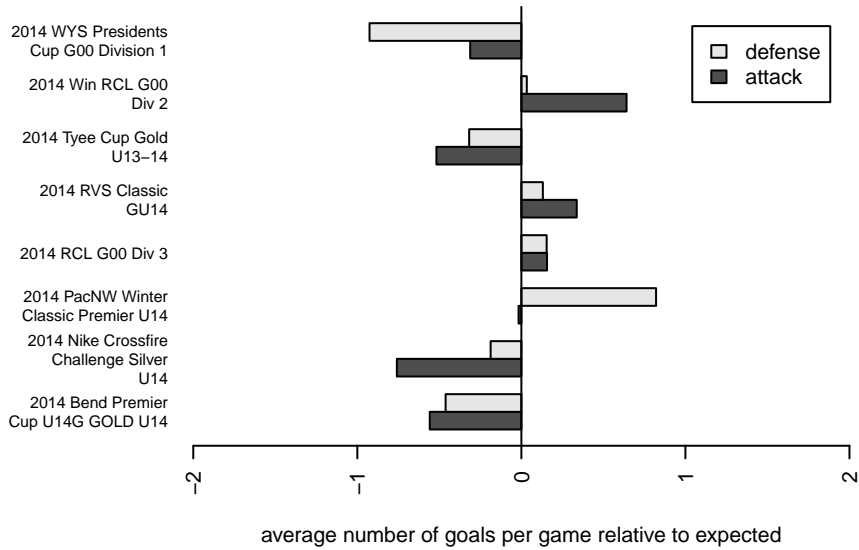

Harbor Premier Green G00

Harbor FC
 Gig Harbor, WA
 G00 total strength=1353
 attack=6.71 defense=6.86
 fall league = RCL G00 Div 3
 spr league = Win RCL G00 Div 2

alt names used:
 HARBOR PREMIER G00 DUFFY (WA)
 HARBOR PREMIER G00 GREEN (WA)
 Harbor Premier
 Harbor Premier G00 Green A
 Harbor Premier [G00]
 Harbor Premier GU14 – Duffy
 Harbor Premier G00 Green A
 Harbor Premier G00 Green A

Venues played:
 2014 RVS Classic GU14
 2014 Nike Crossfire Challenge Silver U14
 2014 Bend Premier Cup U14G GOLD U14
 2014 Tyee Cup Gold U13–14
 2014 RCL G00 Div 3
 2014 PacNW Winter Classic Premier U14
 2014 Win RCL G00 Div 2
 2014 WYS Presidents Cup G00 Division 1

**attack and defense variance (black dot)
relative to other teams
and top 10 in region**

**attack and defense rating
relative to others at age
and all opponents in last 13 months**

Performance relative to 13 month average