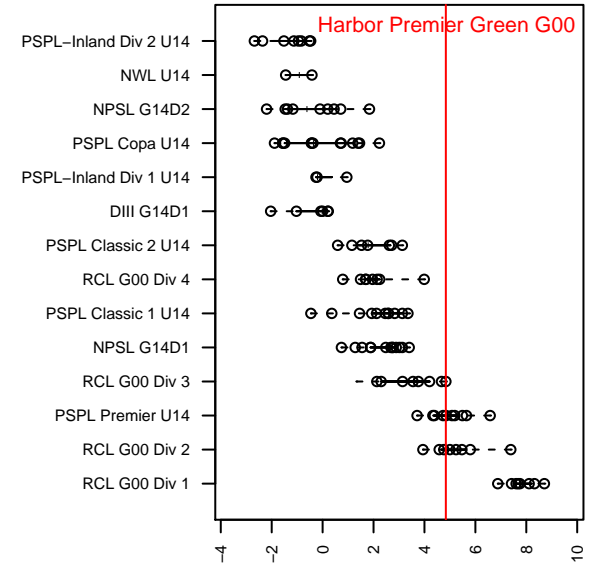

Harbor Premier Green G00

Harbor FC
 Gig Harbor, WA
 G00 total strength=1353
 attack=6.71 defense=6.86
 fall league = RCL G00 Div 3
 spr league = Win RCL G00 Div 2

alt names used:
 HARBOR PREMIER G00 DUFFY (WA)
 HARBOR PREMIER G00 GREEN (WA)
 Harbor Premier
 Harbor Premier G00 Green A
 Harbor Premier [G00]
 Harbor Premier GU14 – Duffy
 Harbor Premier G00 Green A
 Harbor Premier G00 Green A

Venues played:
 2014 RVS Classic GU14
 2014 Nike Crossfire Challenge Silver U14
 2014 Bend Premier Cup U14G GOLD U14
 2014 Tyee Cup Gold U13–14
 2014 RCL G00 Div 3
 2014 PacNW Winter Classic Premier U14
 2014 Win RCL G00 Div 2
 2014 WYS Presidents Cup G00 Division 1

**attack and defense variance (black dot)
relative to other teams
and top 10 in region**

**attack and defense rating
relative to others at age
and all opponents in last 13 months**

Performance relative to 13 month average