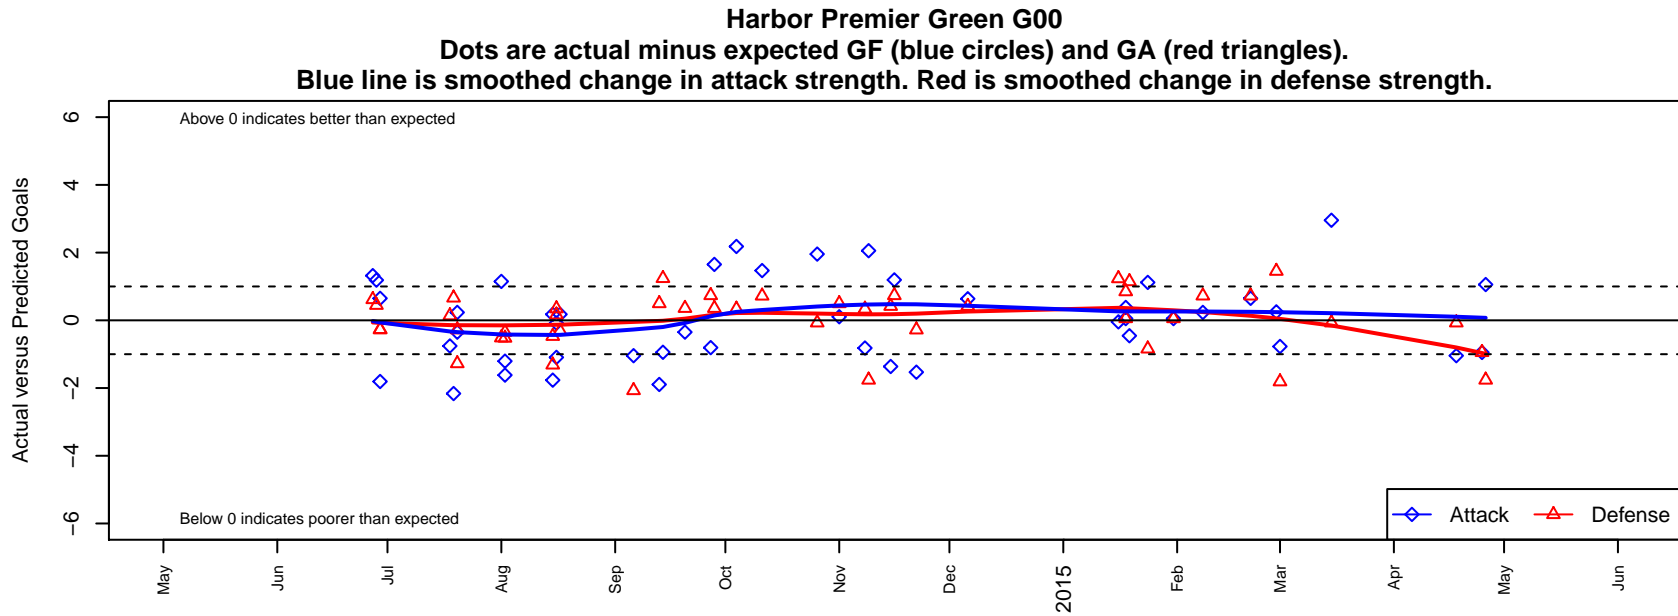

Harbor Premier Green G00

Harbor FC
 Gig Harbor, WA
 G00 total strength=1353
 attack=6.71 defense=6.86
 fall league = RCL G00 Div 3
 spr league = Win RCL G00 Div 2

alt names used:
 HARBOR PREMIER G00 DUFFY (WA)
 HARBOR PREMIER G00 GREEN (WA)
 Harbor Premier
 Harbor Premier G00 Green A
 Harbor Premier [G00]
 Harbor Premier GU14 – Duffy
 Harbor Premier G00 Green A
 Harbor Premier G00 Green A

**attack and defense variance (black dot)
relative to other teams
and top 10 in region**

**attack and defense rating
relative to others at age
and all opponents in last 13 months**

Performance relative to 13 month average